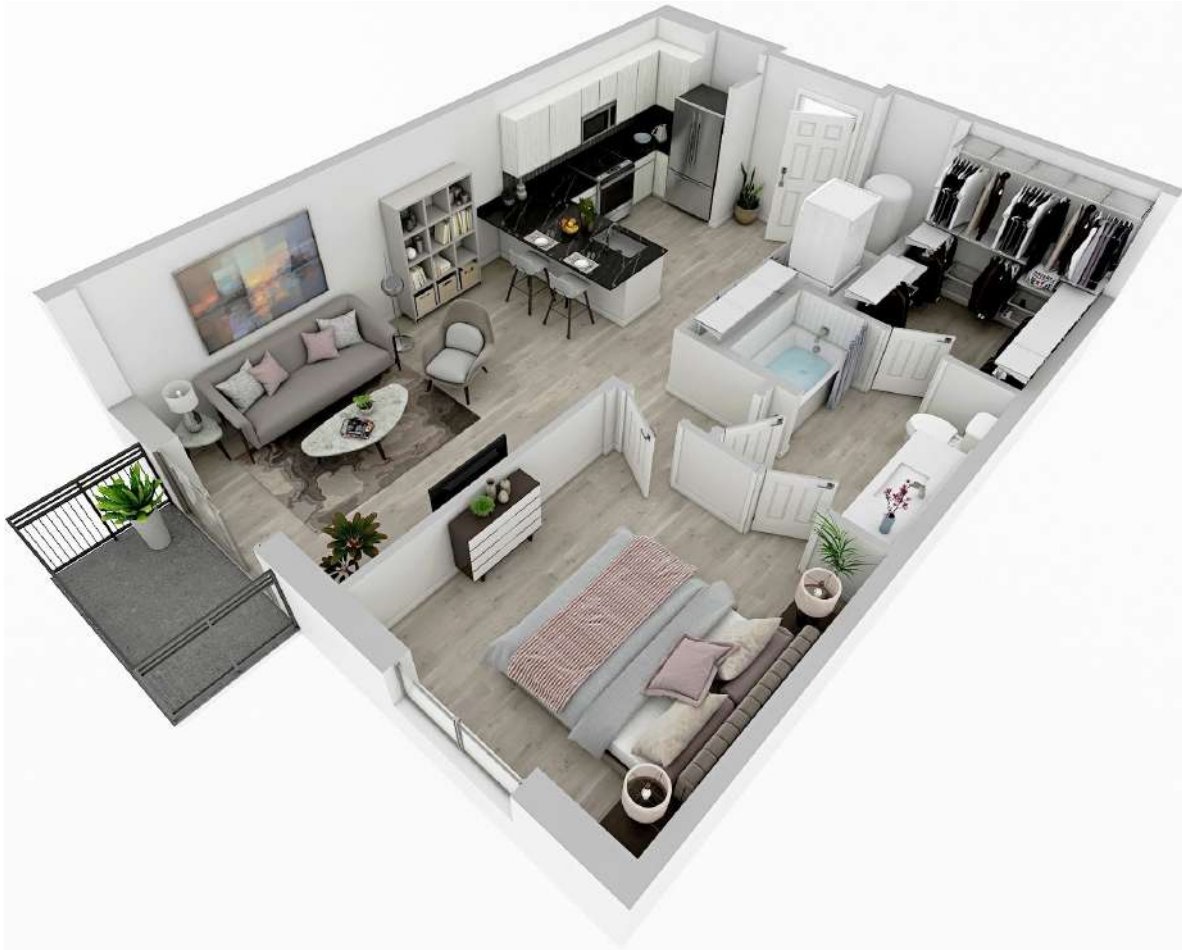

A4

1 BED / 1 BATH

750

SQ. FT.

5800 Reese Road | Davie, FL 33314

www.thereesedavie.com

Floor plans are artist's rendering. All dimensions are approximate. Actual product and specifications may vary in dimension or detail. Not all features are available in every apartment. Prices and availability are subject to change. Please see a representative for details.