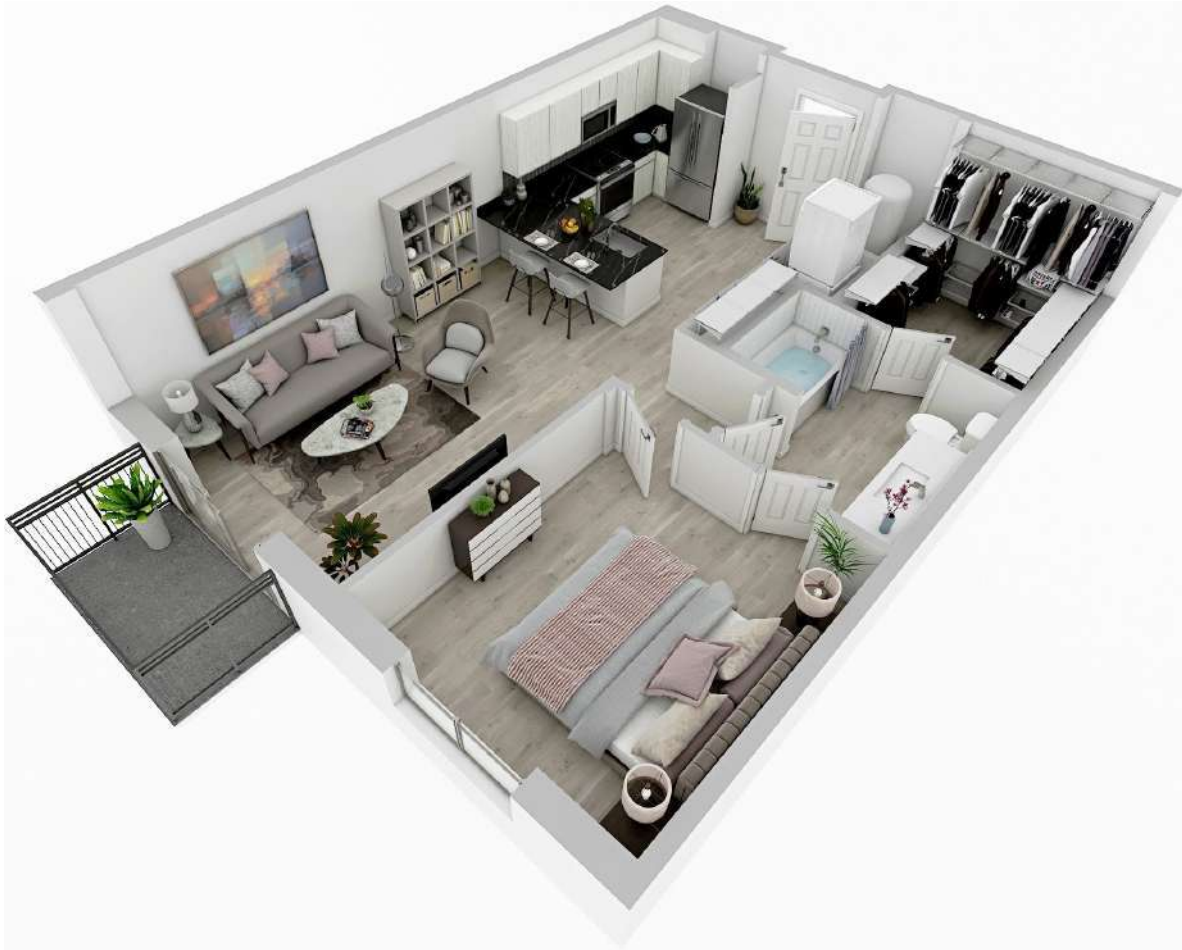

# A4

1 BED / 1 BATH

# 750

SQ. FT.

5800 Reese Road | Davie, FL 33314

[www.thereesedavie.com](http://www.thereesedavie.com)

Floor plans are artist's rendering. All dimensions are approximate. Actual product and specifications may vary in dimension or detail. Not all features are available in every apartment. Prices and availability are subject to change. Please see a representative for details.